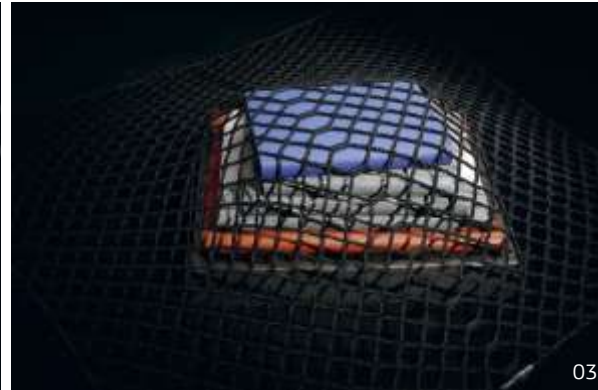

03

Bien aligné paragraphe avec début du titre et voir espace après le chiffre 0 comparé avec pdf

Boot fittings

02 Bootliner

Ideal for transporting all objects easily, even the most soiling items. Protects the original carpet effectively, and is perfectly adapted to the shape of your Renault Talisman's boot. It's also highly practical, its semi-rigid material making it easy to install and clean.

82 01 622 902

03 Horizontal storage net

Adapted to the vehicle's dimensions, it ensures that items are safely stored in the boot during transportation.

77 11 422 533